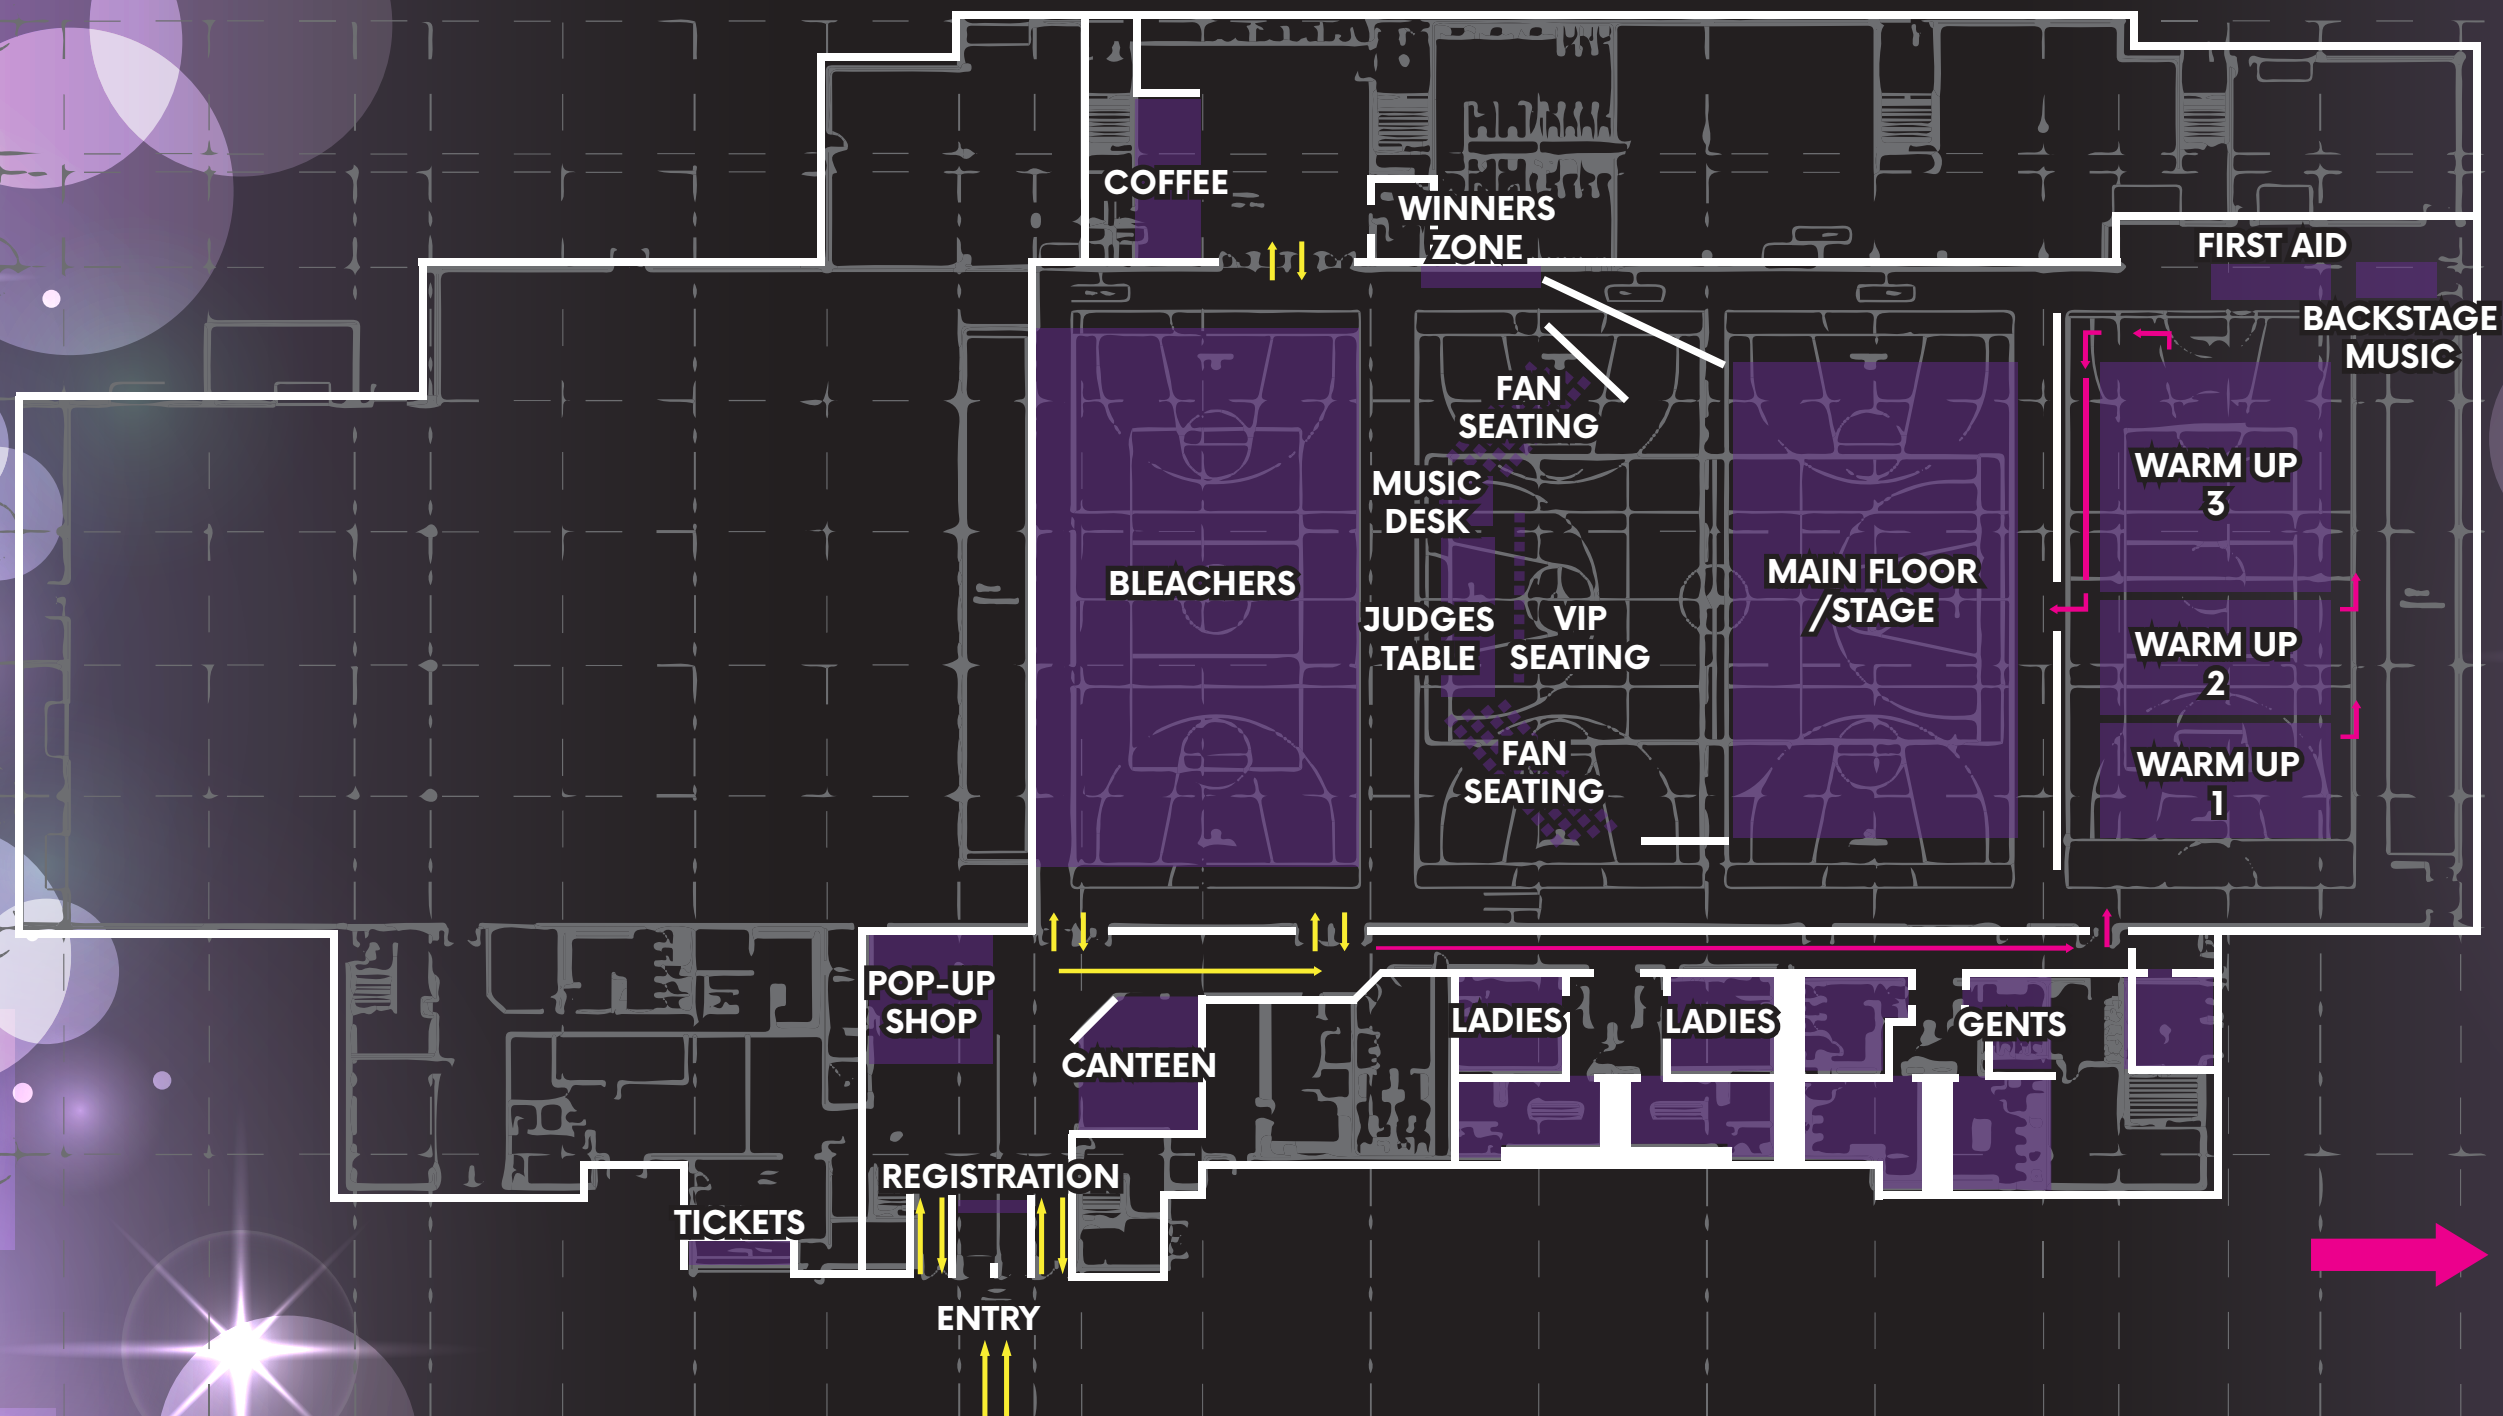

NORTH SHORE EVENT CENTRE VENUE PLAN

ATHLETES

SCALE
A4 1:200
A3 1:400