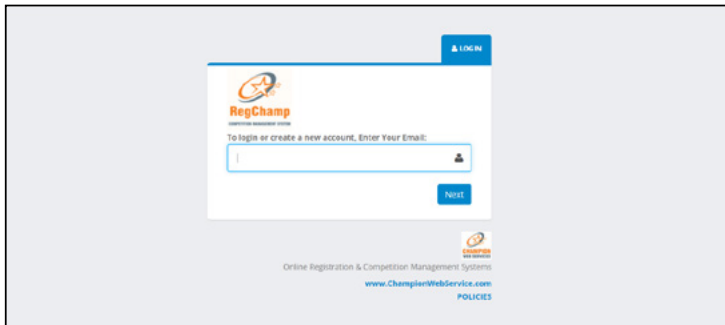

HOW TO UPLOAD YOUR SOLO/DUO VIDEOS ONTO REG CHAMP:

1.

Open and log in to your RegChamp account

2.

On the left hand side toolbar click events

3.

Click into the competition you are registered for

4.