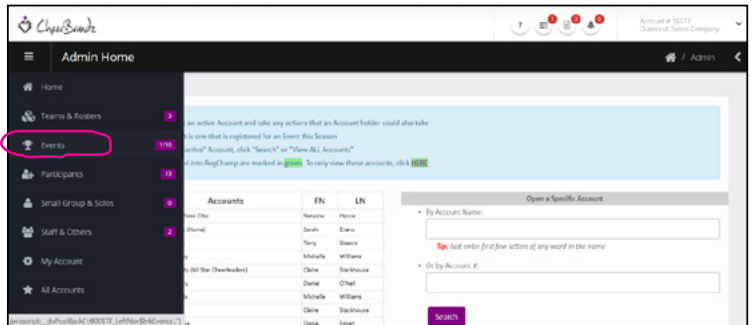

HOW TO UPLOAD YOUR SOLO/DUO VIDEOS ONTO REG CHAMP:

1.

Open and log in to your RegChamp account

2.

On the left hand side toolbar click events

3.

Click into the competition you are registered for

4.