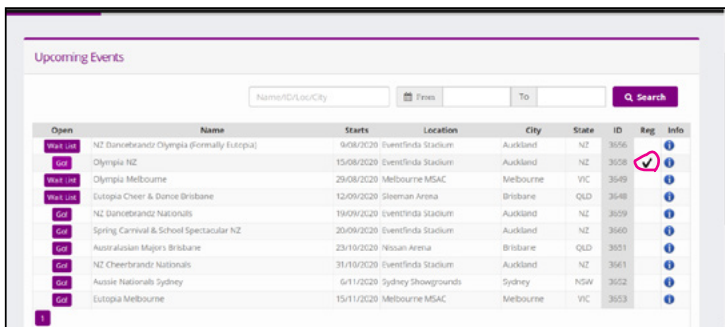

HOW TO UPLOAD YOUR SOLO/DUO VIDEOS ONTO REG CHAMP:

1.

Open and log in to your RegChamp account

2.

On the left hand side toolbar click events

3.

Click into the competition you are registered for

4.