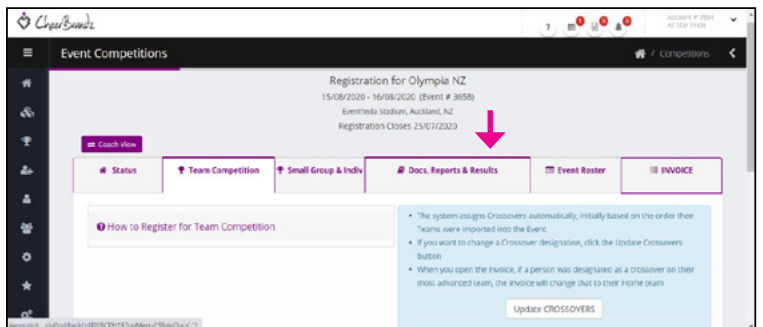

4.

Click on docs results & reports